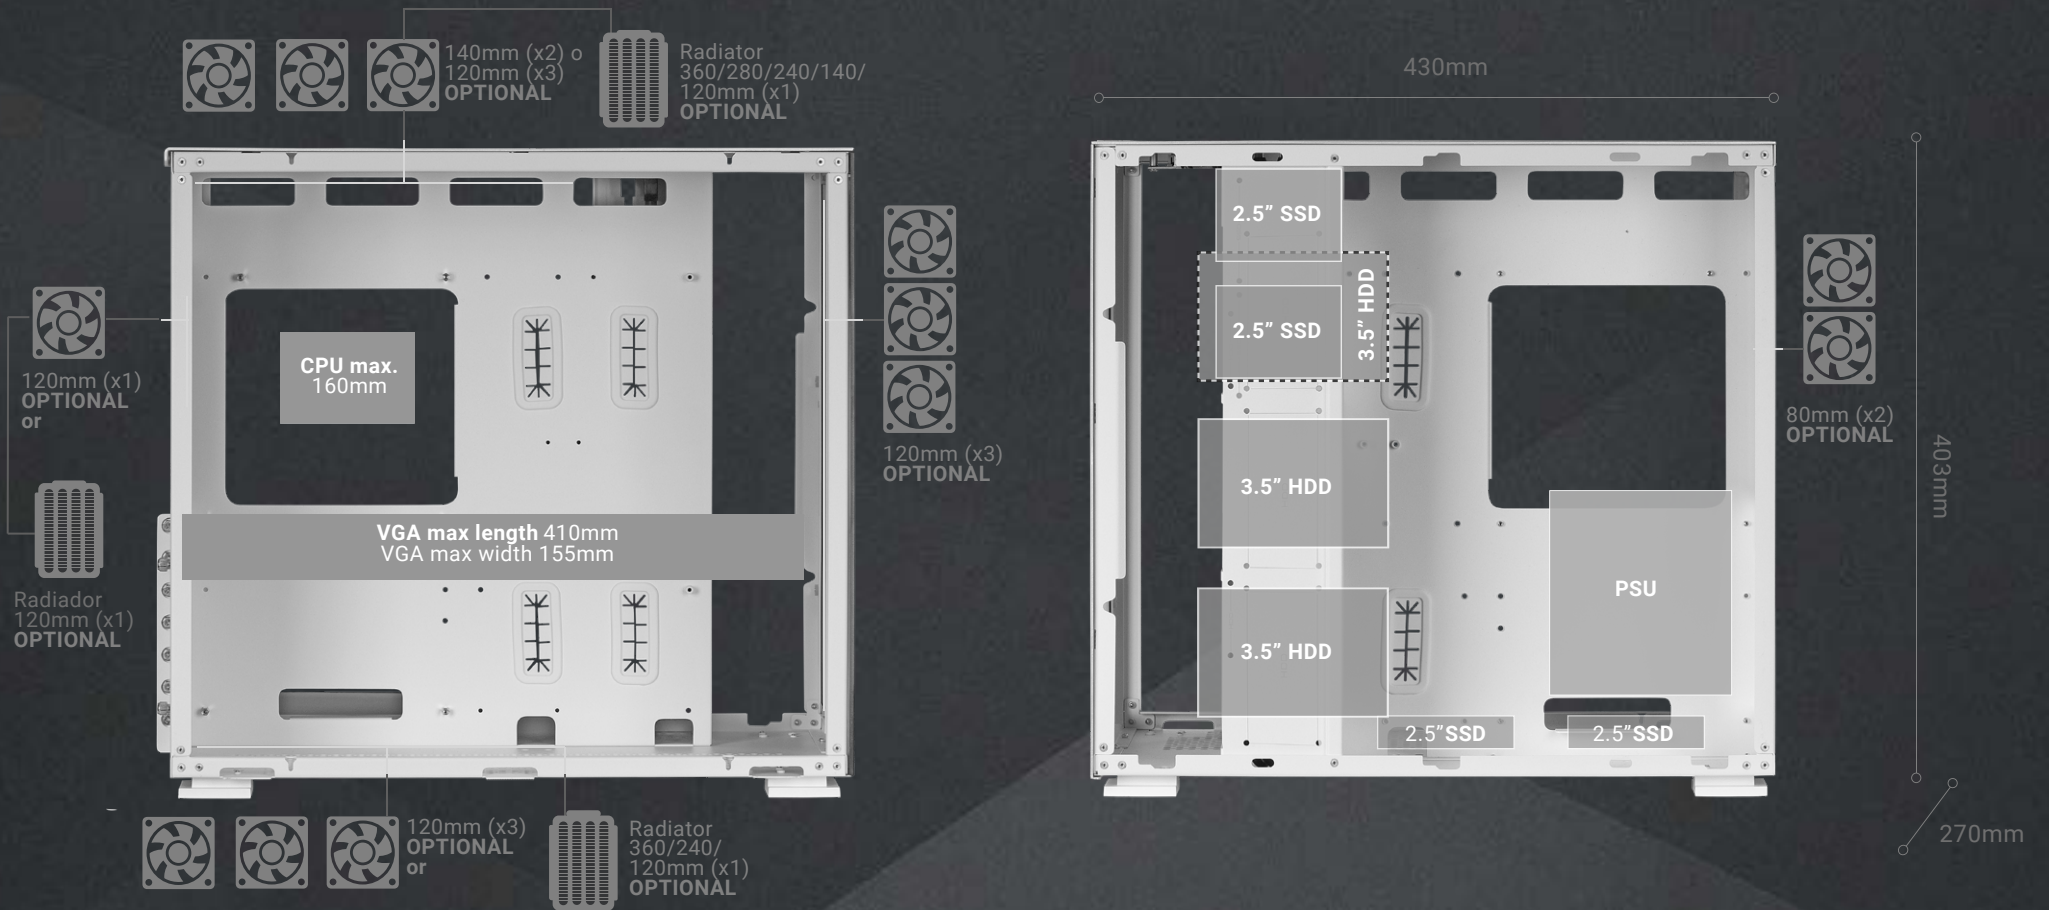

Value-Top

T5

GAMING CASE

Custom gaming XXL E-ATX tower with double-tempered glass window and **aerospace-grade** aluminum chassis

Modular dual-chamber structure with full liquid cooling support and air cooling support up to 12 fan. **USB-C connector** for maximum compatibility

SPECIFICATIONS

Type	Tower
Design	2.0mm thick Aluminum chassis
Motherboards	E-ATX / ATX / MicroATX / Mini-ITX
Fan (Optional)	Top: 3x 120mm or 2x 140mm / Front: 3x 120mm / Bottom: 3x 120mm / Rear: 1x 120mm / Rear PSU: 2x 80mm
Liquid cooling	Top: 360, 280, 240, 140, 120mm / bottom: 360, 240, 120mm Rear: 120mm
Drive bays	4x 2.5" SSD / 3 x 3.5" HDD
Expansion slots	7
VGA max length	410mm
VGA max width	155mm
CPU max.	160mm
I/O Ports	USB-C x1 / USB 3.0 x2 / 1x HD Audio + Mic (mixed)
Extra	Dual chamber structure and cable guiding system
Dimensions	403x270x430mm / 7.1Kg

Value-Top

Note: VGA Riser for vertical graphic cards installation not included